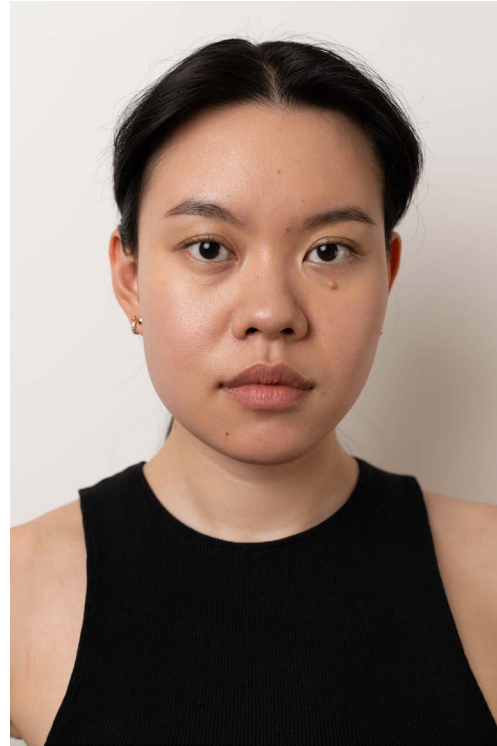

JENNY TÂM THAI

Height: 174cm | Bust: 85cm | Waist: 66.5cm | Hips: 96.5cm | Shoe: 38 EU

JENNY TÂM THAI

Height: 174cm | Bust: 85cm | Waist: 66.5cm | Hips: 96.5cm | Shoe: 38 EU

JENNY TÂM THAI

Height: 174cm | Bust: 85cm | Waist: 66.5cm | Hips: 96.5cm | Shoe: 38 EU